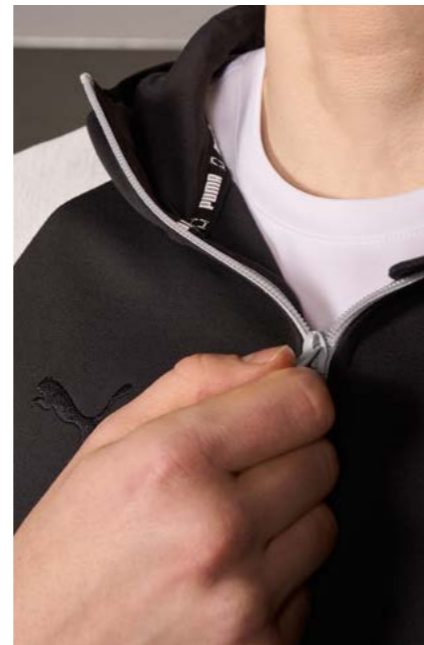

01

689536 teamJAWS Post Game Hoodie

S-4XL € 69.95*

Regular Fit • warmCELL • 40% Cotton, 34% Recycled Polyester, 26% Recycled Cotton

All-over Print; Kangaroo pocket

01 PUMA Black • 03 Medium Gray Heather • 04 PUMA Navy

Available until March 2027