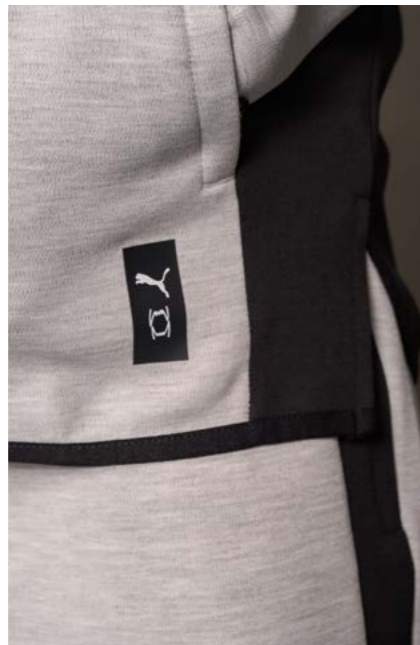

01

689536 teamJAWS Post Game Hoodie

S-4XL € 69.95*

Regular Fit • warmCELL • 40% Cotton, 34% Recycled Polyester, 26% Recycled Cotton

All-over Print; Kangaroo pocket

01 PUMA Black • 03 Medium Gray Heather • 04 PUMA Navy

Available until March 2027