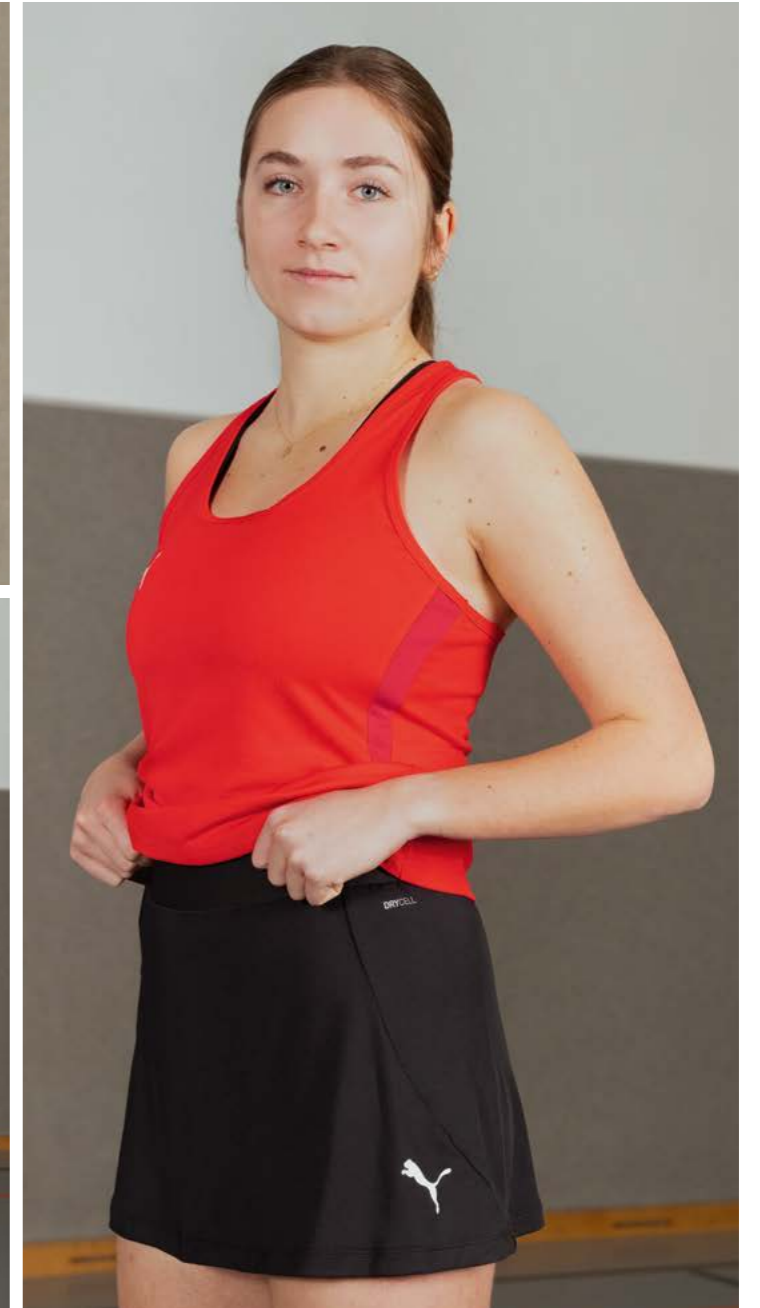

658767 teamGOAL Tank Top

XS-XXL € 27.95*

Slim Fit • dryCELL • 100% recyceltes Polyester
Rundhalsausschnitt

01 PUMA Red-PUMA White-Fast Red • 02 Electric Blue Lemonade-PUMA White-
PUMA Team Royal • 03 PUMA Black-PUMA White-Flat Dark Gray • 04 PUMA
White-PUMA Black-Feather Gray

2027

658768 teamGOAL Skirt

XS-XXL € 39.95*

Regular Fit • dryCELL • 88% recyceltes Polyester,
12% Elasthan

Kurze Länge, elastischer Bund

03 PUMA Black-PUMA White • 04 PUMA White-
PUMA Black • 06 PUMA Navy-PUMA White

2027