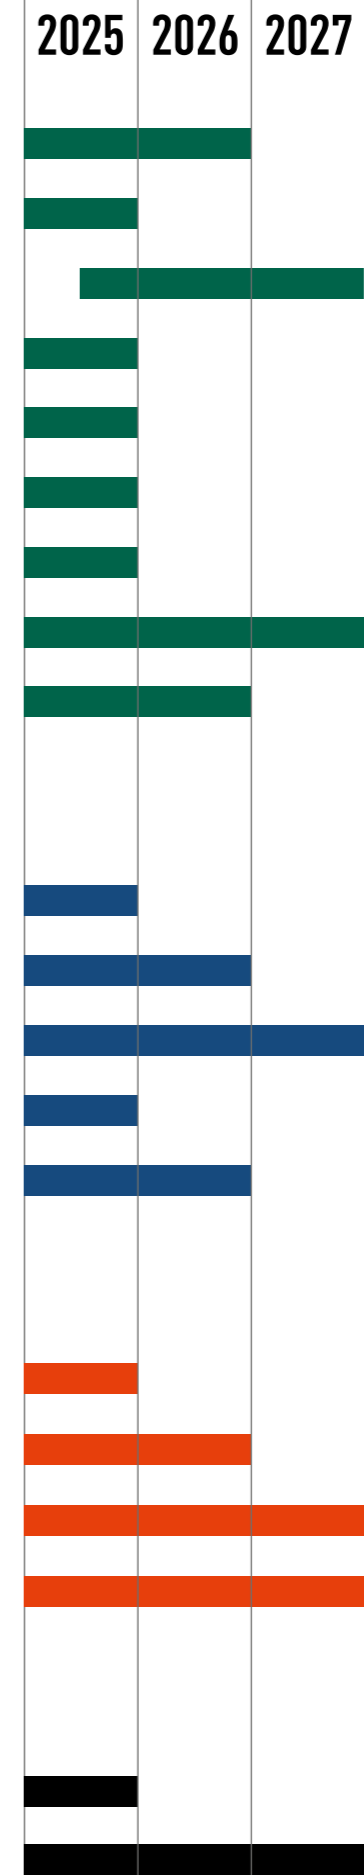

ACCESSORIES

- teamFINAL Taschen
- teamGOAL Taschen