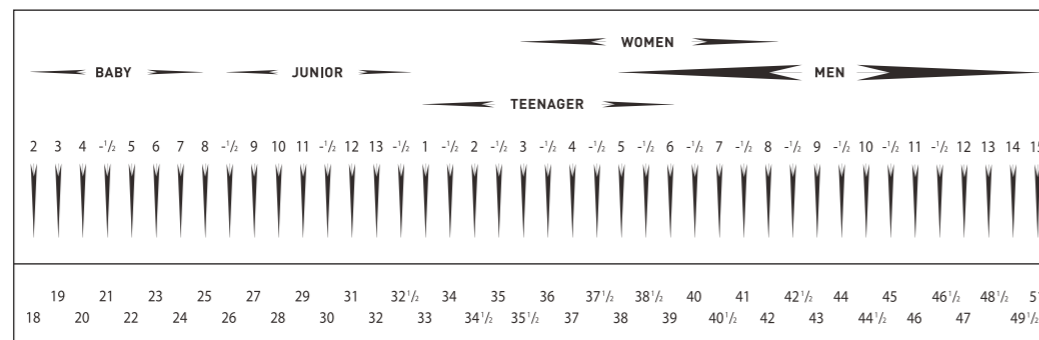

GRÖSSEN

TEXTILIEN

MÄNNER

XXS 38	XS 42	S 46	M 50	L 54	XL 58	XXL 62	3XL 66		
XXS 32	XS 34	S 36	M 38	L 40	XL 42	XXL 44	3XL 46	4XL 48	5XL 50
2T 92	XXS 104	XS 116	S 128	M 140	L 152	XL 164	XXL 176		

FRAUEN

KINDER

SOCKEN

UK GRÖSSEN

1	2	3	4	5
31 - 34	35 - 38	39 - 42	43 - 46	47 - 49

FR GRÖSSEN

SCHUHE

UK GRÖSSEN

FR GRÖSSEN

INHALT