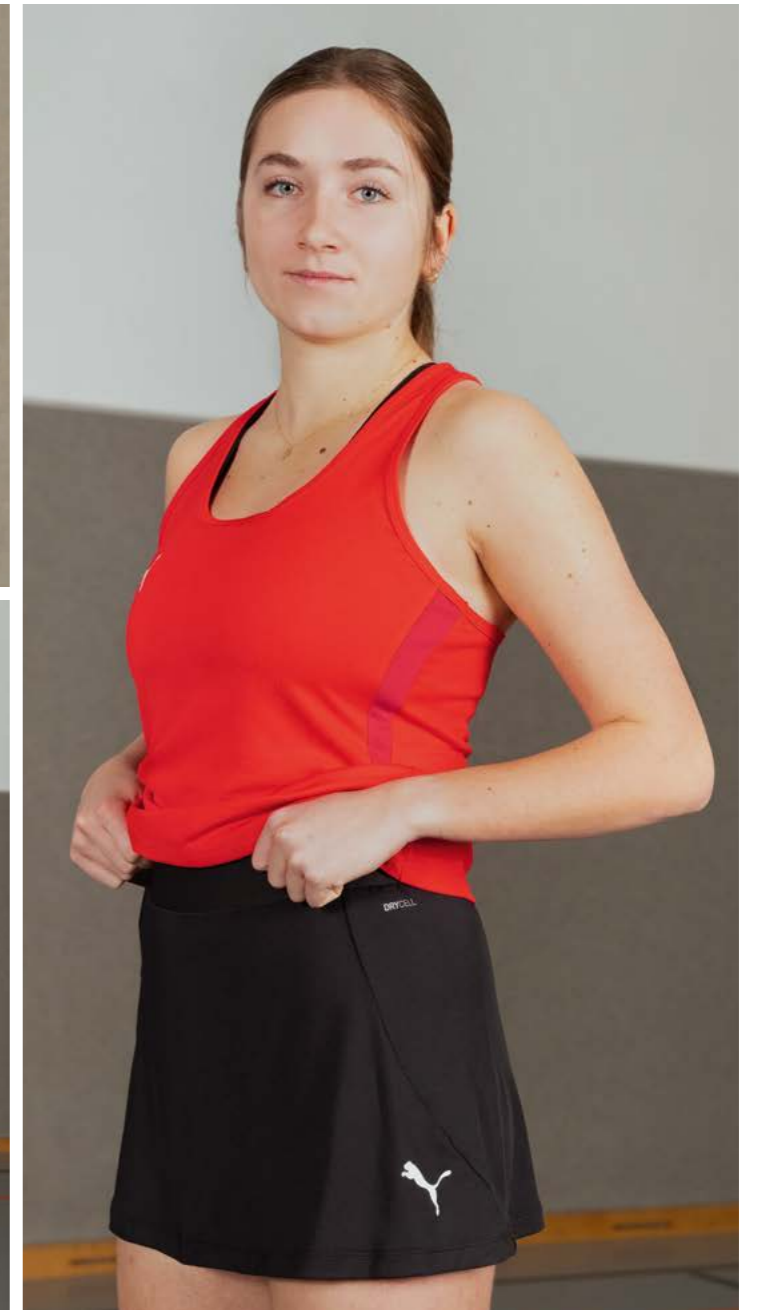

658767 teamGOAL Tank Top
XS-XXL € 27.95*

Slim Fit • dryCELL • 100% recyceltes Polyester
Rundhalsausschnitt

01 PUMA Red-PUMA White-Fast Red • 02 Electric Blue Lemonade-PUMA White-
PUMA Team Royal • 03 PUMA Black-PUMA White-Flat Dark Gray • 04 PUMA
White-PUMA Black-Feather Gray

2025 - 2027

658768 teamGOAL Skirt
XS-XXL € 39.95*

Regular Fit • dryCELL • 88% recyceltes Polyester,
12% Elasthan
Kurze Länge, elastischer Bund

03 PUMA Black-PUMA White • 04 PUMA White-
PUMA Black • 06 PUMA Navy-PUMA White

2025 - 2027